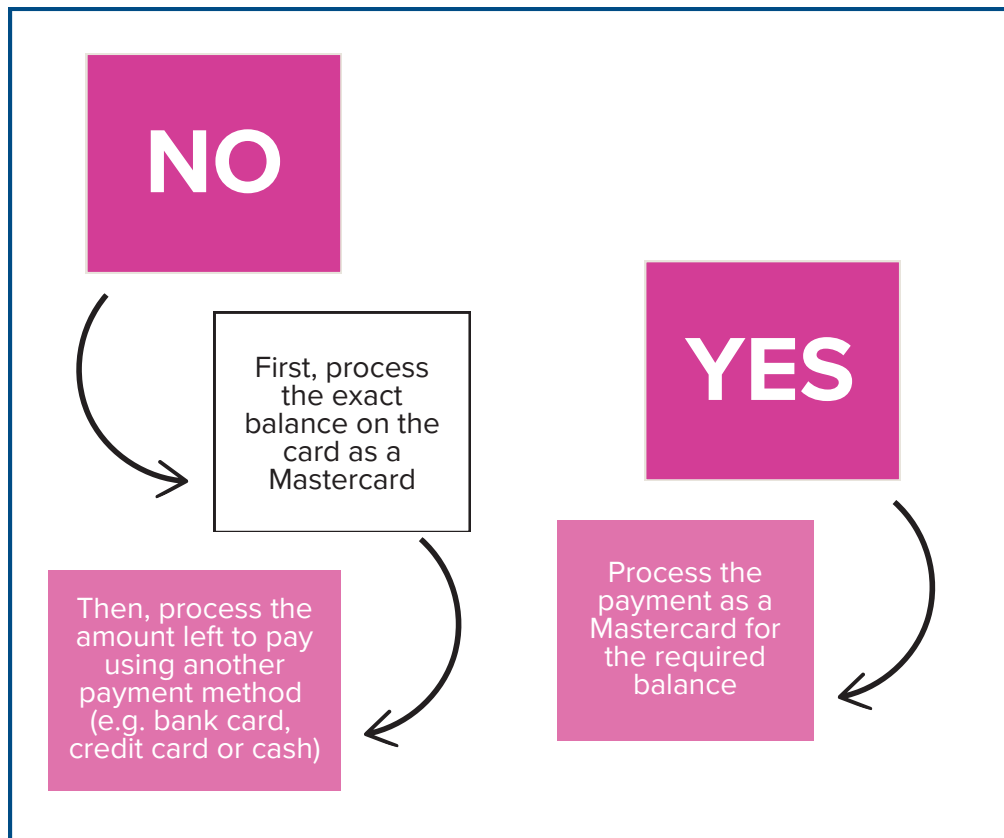

We accept the Inverness Gift Card

The Gift Card is a prepaid Mastercard and should be processed like any other Mastercard

Scan for full Merchant FAQs

Gift Card not working?
Contact support on
0121 268 3210 (this number
will be on the back of the
customer's card)